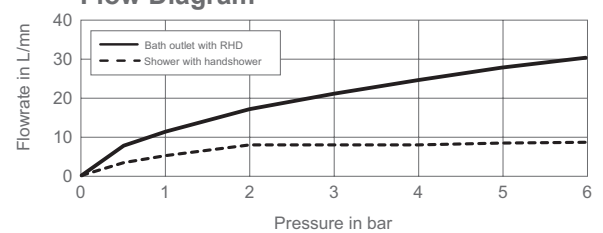

Singulier Single-Lever 3-Hole Deck-Mount Bath Filler with Handshower

10873W

Product Description: Singulier single-lever 3-hole deck-mount bath filler with handshower

Colour/Finish: Polished Chrome

Material: Brass Body

Minimum Pressure: 1.0 bar

Product Weight (kg): 5

Fixings Included: Yes

Guarantee (Years): 5

Flow Diagram

Additional Information: KOHLER finishes resist corrosion and tarnishing, whilst solid brass construction ensures durability and reliability.