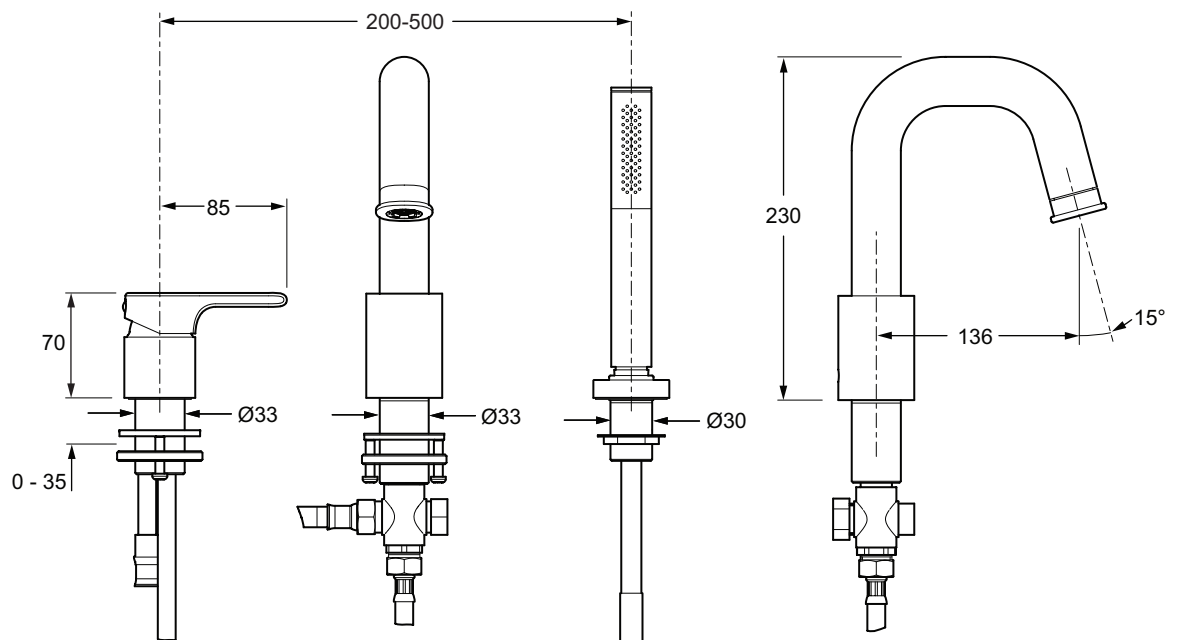

Singulier Single-Lever 3-Hole Deck-Mount Bath Filler with Handshower

10873W

Product Description: Singulier single-lever 3-hole deck-mount bath filler with handshower

Colour/Finish: Polished Chrome

Material: Brass Body

Minimum Pressure: 1.0 bar

Product Weight (kg): 5

Fixings Included: Yes

Guarantee (Years): 5

Flow Diagram

Additional Information: KOHLER finishes resist corrosion and tarnishing, whilst solid brass construction ensures durability and reliability.

Dimensions (mm)

Kohler UK

Sales and Technical:

+44 (0) 844 571 0048 (Calls cost 7p per minute plus your phone company's access charge)

info@kohler.co.uk

www.KOHLER.co.uk

THE BOLD LOOK
OF **KOHLER**®